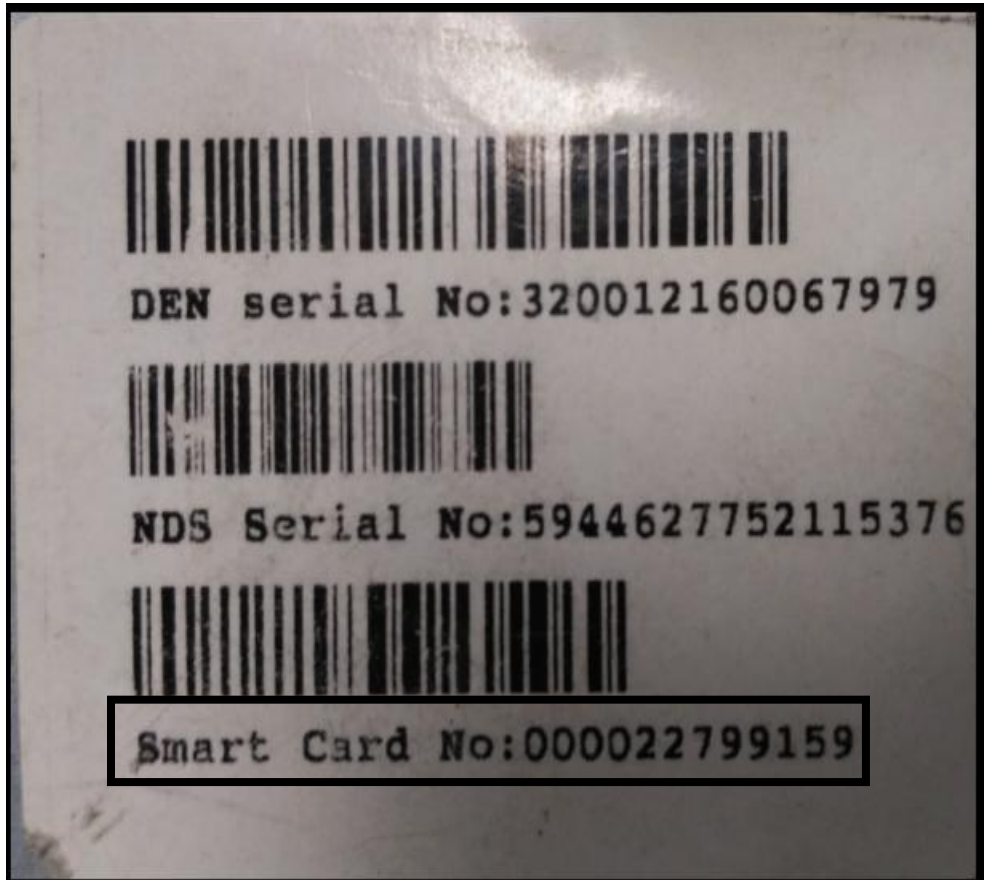

# Check VC number from Bottom of STB - NDS

**Note:-** This is common for all NDS - STB's (Including SD & HD )

# Check VC number from Bottom of STB - CISCO

**Note:-** MAC ID is mentioned in CISCO model only

# Check VC number from Bottom of STB - GOSPEL